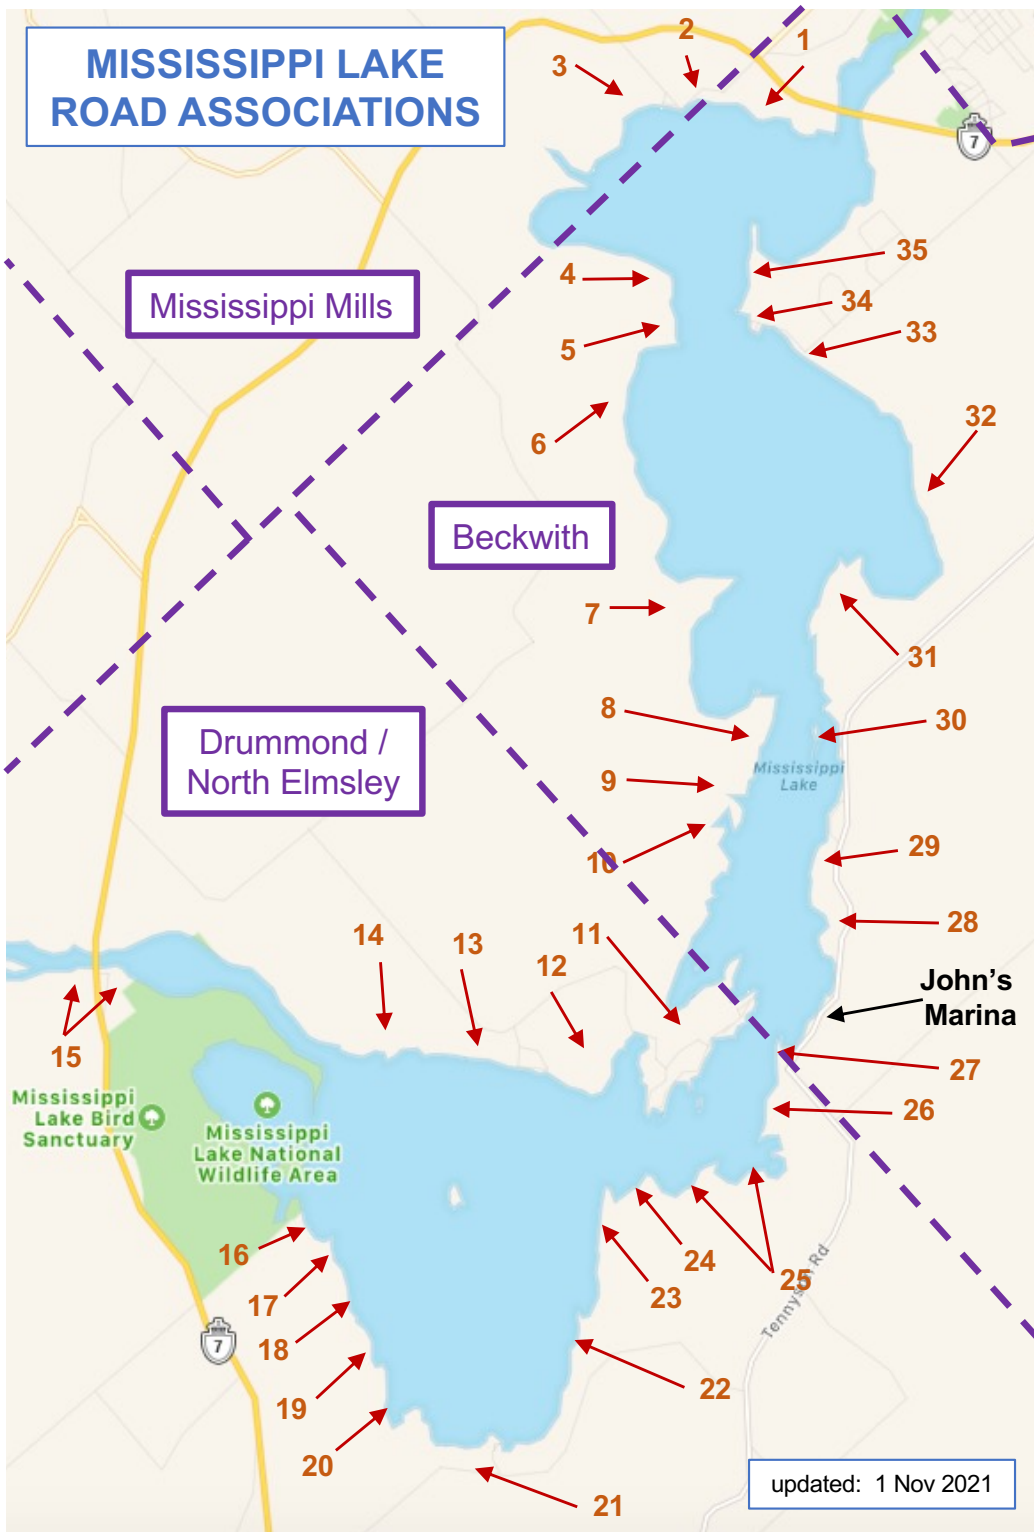

MISSISSIPPI LAKE ROAD ASSOCIATIONS

- 1 McDiarmid's Shore
- 2 Knowlton Place Road Association
- 3 Montgomery Park
- 4 Dowdall Shore Homeowners Association
- 5 Rathwell Shore Community Association
- 6 McCann's Shore
- 7 Abs Road Association
- 8 Ikwe Point Association (Sinclair Shore)
- 9 Willis Island Road Association (Sinclair Shore)
- 10 Otterslide Lane (Sinclair Shore)
- 11 Pretties Island Property owners Association
- 12 Ebbs Bay Property Owners Association
- 13 Cooke's Shore Association
- 14 Rothwell Park Road Association
- 15 Innisville South
- 16 Grasshopper Point Road Association
- 17 Islandview Association
- 18 McCreary's Shore
- 19 McCullough's Landing
- 20 Flintoff bay
- 21 Mallochs Bay
- 22 Robertson's Shore
- 23 Beck's Shore (McNaughton Shore)
- 24 Red Rock Bay
- 25 Black Bass and Hunters Bay Property Association
- 26 Craig Shore
- 27 Father Point
- 28 Coleman's Shore (Moonlight Bay Rd. and Sunset Ln.)
- 29 Munro Lane (High Bank)
- 30 Longview Island
- 31 Petrie Shore (Avenues 1, 2, and 3)
- 32 Gardiner Shore Association (10th Line Shore)
- 33 Lakeside Drive Homeowners Association (Hay's Shore)
- 34 Lake Park Hunting and Fishing Club
- 35 Lake Park Community Association